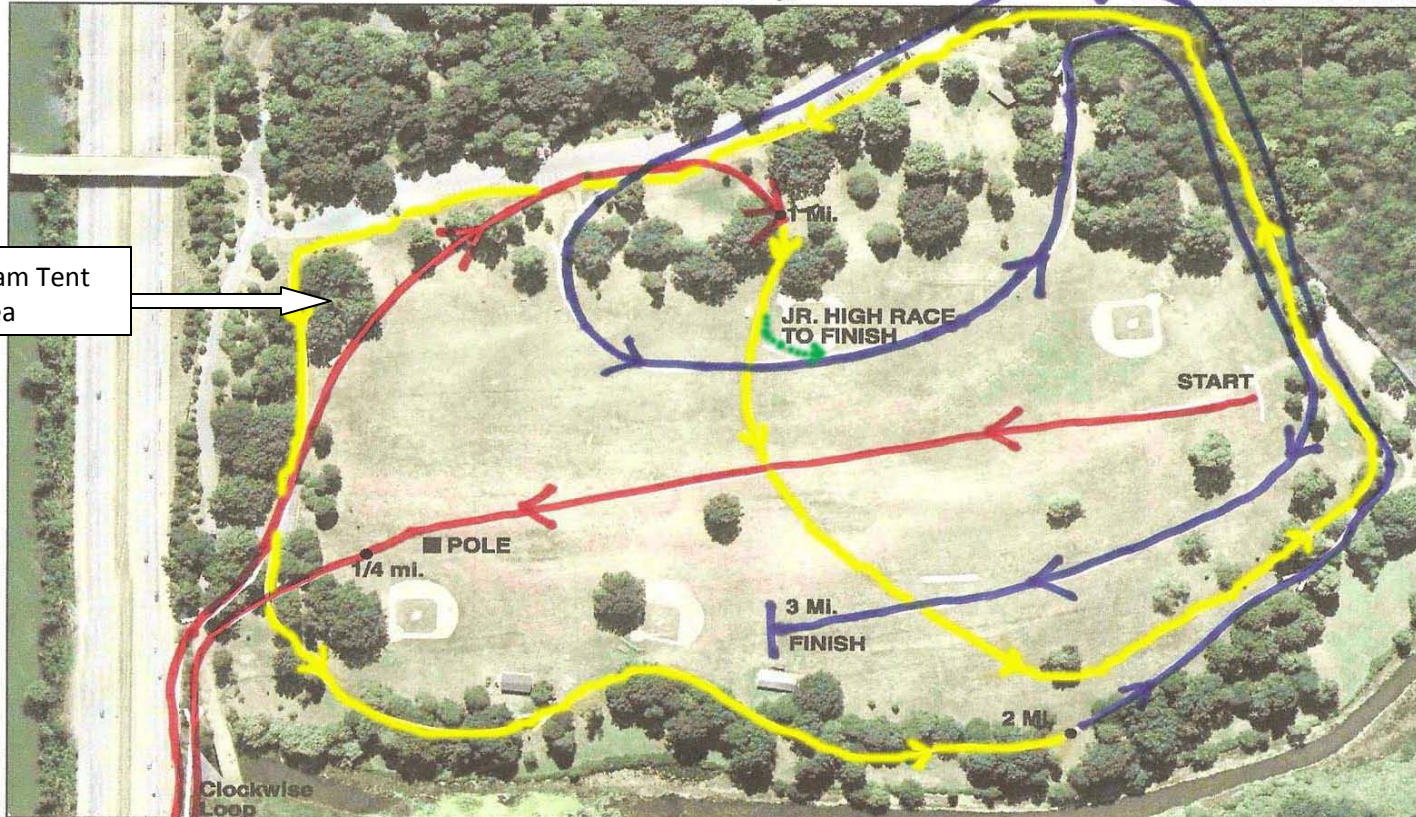

# McQuaid Invitational RACE COURSE

(Reference Only)

GENESEE VALLEY PARK

Varsity 3.0 Miles  
JR Varsity 1.49 Miles

Team Tent area

© GRAPHIX PRESS